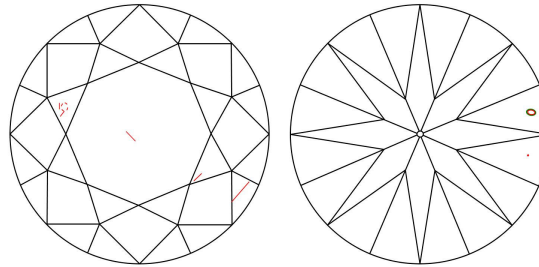

GIA NATURAL DIAMOND GRADING REPORT

February 25, 2022  
 GIA Report Number ..... 6422468812  
 Shape and Cutting Style ..... Round Brilliant  
 Measurements ..... 7.56 - 7.61 x 4.58 mm

GRADING RESULTS

Carat Weight ..... 1.62 carat  
 Color Grade ..... K  
 Clarity Grade ..... VS1  
 Cut Grade ..... Excellent

KEY TO SYMBOLS\*

-  Cloud
-  Feather
-  Needle
-  Knot
-  Pinpoint

\* Red symbols denote internal characteristics (inclusions). Green or black symbols denote external characteristics (blemishes). Diagram is an approximate representation of the diamond, and symbols shown indicate type, position, and approximate size of clarity characteristics. All clarity characteristics may not be shown. Details of finish are not shown.