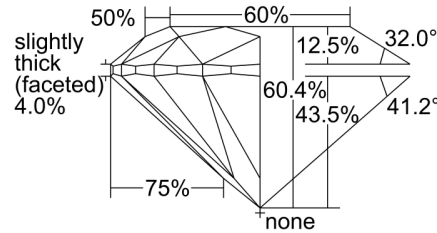

GIA NATURAL DIAMOND GRADING REPORT

February 25, 2022
GIA Report Number 6422468812
Shape and Cutting Style ..... Round Brilliant
Measurements ..... 7.56 - 7.61 x 4.58 mm

GRADING RESULTS

Carat Weight ..... 1.62 carat
Color Grade ..... K
Clarity Grade VS1
Cut Grade ..... Excellent

ADDITIONAL GRADING INFORMATION

Polish ..... Excellent
Symmetry ..... Excellent
Fluorescence ..... None
Inscription(s): GIA 6422468812

PROPORTIONS

Profile to actual proportions