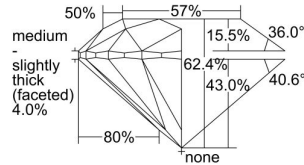

GIA®

FACSIMILE

GIA REPORT 6422078796

Verify this report at GIA.edu

GIA NATURAL DIAMOND DOSSIER®

January 24, 2022
GIA Report Number **6422078796**
Shape and Cutting Style ..... **Round Brilliant**
Measurements ..... **5.35 - 5.37 x 3.34 mm**

GRADING RESULTS

Carat Weight ..... **0.60 carat**
Color Grade ..... **I**
Clarity Grade **VS2**
Cut Grade ..... **Excellent**

ADDITIONAL GRADING INFORMATION

Polish ..... **Excellent**
Symmetry ..... **Very Good**
Fluorescence ..... **Strong Blue**
Clarity Characteristics..... **Cloud, Crystal**
Inscription(s): **GIA 6422078796**

PROPORTIONS

Profile to actual proportions

GRADING SCALES

GIA COLOR SCALE

COLOREDNESS	D
	E
	F
	G
	H
	I
	J
NEAR COLORLESS	K
	L
Faint	M
	N
	O
	P
Very Light	R
	S
	T
	U
	V
Light	W
	X
	Y
	Z

GIA CLARITY SCALE

FLAWLESS	VERY VERY SLIGHTLY INCLUDED	VVS₁	VVS₂	VS₁	VS₂	SLIGHTLY INCLUDED	SI₁	SI₂	I₁	I₂	I₃	
												INTERNAL FLAWLESS

GIA CUT SCALE

EXCELLENT
VERY GOOD
GOOD
FAIR
POOR