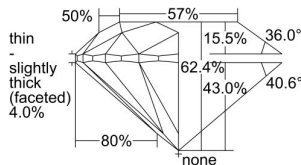

GIA®

FACSIMILE

GIA REPORT 6421987879

Verify this report at GIA.edu

GIA NATURAL DIAMOND DOSSIER®

April 08, 2022
GIA Report Number **6421987879**
Shape and Cutting Style ..... **Round Brilliant**
Measurements ..... **4.85 - 4.90 x 3.04 mm**

GRADING RESULTS

Carat Weight ..... **0.45 carat**
Color Grade ..... **I**
Clarity Grade **VS1**
Cut Grade ..... **Excellent**

ADDITIONAL GRADING INFORMATION

Polish ..... **Excellent**
Symmetry ..... **Excellent**
Fluorescence ..... **None**
Clarity Characteristics..... **Cloud, Indented Natural**
Inspection(s): **GIA 6421987879**

PROPORTIONS

Profile to actual proportions

GRADING SCALES

GIA COLOR SCALE	GIA CLARITY SCALE	GIA CUT SCALE	
D	FLAWLESS	EXCELLENT	
E	INTERNALLY FLAWLESS		
F		VVS₁	VERY GOOD
G	VVS₂		
H	VS₁	GOOD	
I	VS₂		
J	SI₁	FAIR	
K	SI₂		
L	I₁	POOR	
M	I₂		
N	I₃		
O			
P			
Q			
R			
S			
T			
U			
V			
W			
X			
Y			
Z