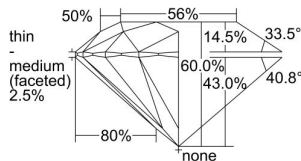

GIA®

FACSIMILE

GIA REPORT 6421579709

Verify this report at GIA.edu

GIA NATURAL DIAMOND DOSSIER®

March 04, 2022
GIA Report Number **6421579709**
Shape and Cutting Style ..... **Round Brilliant**
Measurements ..... **5.17 - 5.19 x 3.11 mm**

GRADING RESULTS

Carat Weight ..... **0.50 carat**
Color Grade ..... **G**
Clarity Grade **VVS2**
Cut Grade ..... **Excellent**

ADDITIONAL GRADING INFORMATION

Polish ..... **Excellent**
Symmetry ..... **Excellent**
Fluorescence ..... **None**
Clarity Characteristics..... **Pinpoint, Cloud**
Inscription(s): **GIA 6421579709**

PROPORTIONS

Profile to actual proportions

GRADING SCALES

GIA COLOR SCALE

COLORLESS	D
	E
	F
	G
	H
	I
	J
NEAR COLORLESS	K
	L
FAINT	M
	N
	O
	P
VERY LIGHT	Q
	R
	S
	T
	U
	V
	W
	X
	Y
LIGHT	Z

GIA CLARITY SCALE

FLAWLESS	VERY VERY SLIGHTLY INCLUDED	VVS₁	VVS₂	VS₁	VS₂	SLIGHTLY INCLUDED	SI₁	SI₂	INCLUDED	I₁	I₂	I₃	
													VERY SLIGHTLY INCLUDED

GIA CUT SCALE

EXCELLENT
VERY GOOD
GOOD
FAIR
POOR