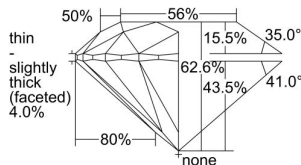

GIA®

FACSIMILE

GIA REPORT 6415785419

Verify this report at GIA.edu

GIA NATURAL DIAMOND DOSSIER®

December 27, 2021
GIA Report Number **6415785419**
Shape and Cutting Style ..... **Round Brilliant**
Measurements ..... **4.69 - 4.71 x 2.94 mm**

GRADING RESULTS

Carat Weight ..... **0.40 carat**
Color Grade ..... **E**
Clarity Grade **S12**
Cut Grade ..... **Excellent**

ADDITIONAL GRADING INFORMATION

Polish ..... **Excellent**
Symmetry ..... **Excellent**
Fluorescence ..... **Faint**
Clarity Characteristics ..... **Crystal**
Inscription(s): **GIA 6415785419**

PROPORTIONS

Profile to actual proportions