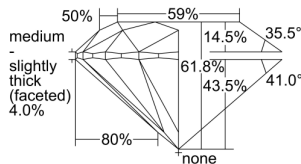

GIA®

FACSIMILE

GIA REPORT 6415600845

Verify this report at GIA.edu

GIA NATURAL DIAMOND DOSSIER®

December 09, 2021
GIA Report Number 6415600845
Shape and Cutting Style ..... Round Brilliant
Measurements ..... 5.38 - 5.41 x 3.33 mm

GRADING RESULTS

Carat Weight ..... 0.60 carat
Color Grade ..... D
Clarity Grade SI2
Cut Grade ..... Excellent

ADDITIONAL GRADING INFORMATION

Polish ..... Excellent
Symmetry ..... Excellent
Fluorescence ..... Faint
Clarity Characteristics ..... Crystal
Inscription(s): GIA 6415600845

PROPORTIONS

Profile to actual proportions

GRADING SCALES

GIA COLOR SCALE

COLOURESS	D
	E
	F
	G
	H
	I
	J
NEAR COLOURESS	K
	L
FAIN	M
	N
	O
	P
VERY LIGHT	Q
	R
	S
	T
	U
	V
	W
	X
	Y
LIGHT	Z

GIA CLARITY SCALE

VERY VERY SLIGHTLY INCLUDED	FLAWLESS
	INTERNALLY FLAWLESS
VERY SLIGHTLY INCLUDED	VVS₁
	VVS₂
SLIGHTLY INCLUDED	VS₁
	VS₂
INCLUDED	SI₁
	SI₂
	I₁
	I₂
	I₃

GIA CUT SCALE

EXCELLENT
VERY GOOD
GOOD
FAIR
POOR