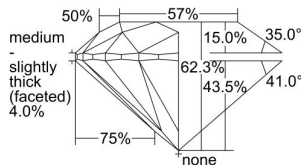

GIA®

FACSIMILE

GIA REPORT 6415554267

Verify this report at GIA.edu

GIA NATURAL DIAMOND DOSSIER®

December 07, 2021
GIA Report Number **6415554267**
Shape and Cutting Style ..... **Round Brilliant**
Measurements ..... **5.40 - 5.41 x 3.37 mm**

GRADING RESULTS

Carat Weight ..... **0.61 carat**
Color Grade ..... **E**
Clarity Grade **S12**
Cut Grade ..... **Excellent**

ADDITIONAL GRADING INFORMATION

Polish ..... **Excellent**
Symmetry ..... **Excellent**
Fluorescence ..... **Medium Blue**
Clarity Characteristics ..... **Crystal**
Inscription(s): **GIA 6415554267**

PROPORTIONS

Profile to actual proportions

GRADING SCALES

GIA COLOR SCALE

COLOREDNESS	D
	E
	F
	G
	H
	I
	J
NEAR COLORLESS	K
	L
Faint	M
	N
	O
	P
Very Light	Q
	R
	S
	T
	U
	V
Light	W
	X
	Y
	Z

GIA CLARITY SCALE

FLAWLESS	VERY VERY SLIGHTLY INCLUDED	VVS₁	VVS₂	VS₁	VS₂	S1₁	S1₂	I₁	I₂	I₃	
											INTERNAL FLAWLESS

GIA CUT SCALE

EXCELLENT
VERY GOOD
GOOD
FAIR
POOR