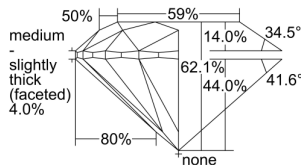

GIA®

FACSIMILE

GIA REPORT 6415180601

Verify this report at GIA.edu

GIA NATURAL DIAMOND DOSSIER®

November 03, 2021
GIA Report Number **6415180601**
Shape and Cutting Style ..... **Round Brilliant**
Measurements ..... **4.50 - 4.53 x 2.81 mm**

GRADING RESULTS

Carat Weight ..... **0.35 carat**
Color Grade ..... **F**
Clarity Grade **VVS1**
Cut Grade ..... **Excellent**

ADDITIONAL GRADING INFORMATION

Polish ..... **Very Good**
Symmetry ..... **Excellent**
Fluorescence ..... **None**
Clarity Characteristics..... **Cloud, Manufacturing Remnant**
Inspection(s): GIA 6415180601

PROPORTIONS

Profile to actual proportions

GRADING SCALES

GIA COLOR SCALE	GIA CLARITY SCALE	GIA CUT SCALE	
D	FLAWLESS	EXCELLENT	
E	INTERNALLY FLAWLESS		
F		VVS₁	VERY GOOD
G	VVS₂		
H	VS₁	GOOD	
I	VS₂		
J	SI₁	FAIR	
K	SI₂		
L	I₁	POOR	
M	I₂		
N	I₃		
O			
P			
Q			
R			
S			
T			
U			
V			
W			
X			
Y			
Z