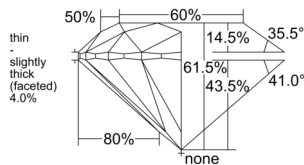

GIA®

FACSIMILE

GIA REPORT

6412966676

Verify this report at GIA.edu

GIA NATURAL DIAMOND DOSSIER®

February 18, 2025

GIA Report Number **6412966676**

Shape and Cutting Style ..... **Round Brilliant**

Measurements ..... **5.36 - 5.39 x 3.31 mm**

GRADING RESULTS

Carat Weight ..... **0.59 carat**

Color Grade ..... **D**

Clarity Grade **VS1**

Cut Grade ..... **Excellent**

ADDITIONAL GRADING INFORMATION

Polish ..... **Excellent**

Symmetry ..... **Excellent**

Fluorescence ..... **None**

Clarity Characteristics..... **Cloud, Pinpoint**

Inscription(s): **GIA 6412966676**

PROPORTIONS

Profile to actual proportions

GRADING SCALES

GIA COLOR SCALE

COLORLESS	D
	E
	F
	G
	H
	I
	J
NEAR COLORLESS	K
	L
	M
	N
	O
	P
	R
	S
	T
	U
	V
	W
	X
	Y
LIGHT	Z

GIA CLARITY SCALE

FLAWLESS	VERY VERY SLIGHTLY INCLUDED	VS₁	VS₂	VS₁	VS₂	SI₁	SI₂	I₁	I₂	I₃		
											FLAWLESS	INTERNALLY FLAWLESS

GIA CUT SCALE

EXCELLENT
VERY GOOD
GOOD
FAIR
POOR