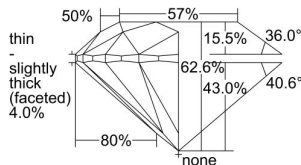

GIA®

FACSIMILE

GIA REPORT 6412928036

Verify this report at GIA.edu

GIA NATURAL DIAMOND DOSSIER®

January 06, 2022
GIA Report Number **6412928036**
Shape and Cutting Style ..... **Round Brilliant**
Measurements ..... **5.00 - 5.05 x 3.15 mm**

GRADING RESULTS

Carat Weight ..... **0.50 carat**
Color Grade ..... **F**
Clarity Grade **S11**
Cut Grade ..... **Excellent**

ADDITIONAL GRADING INFORMATION

Polish ..... **Excellent**
Symmetry ..... **Very Good**
Fluorescence ..... **None**
Clarity Characteristics..... **Crystal, Cloud, Feather**
Inscription(s): **GIA 6412928036**

PROPORTIONS

Profile to actual proportions

GRADING SCALES

GIA COLOR SCALE

COLOREDNESS	D
	E
	F
	G
	H
	I
	J
NEAR COLORLESS	K
	L
Faint	M
	N
	O
	P
Very Light	R
	S
	T
	U
	V
Light	W
	X
	Y
	Z

GIA CLARITY SCALE

VERY VERY SLIGHTLY INCLUDED	FLAWLESS
	INTERNALLY FLAWLESS
VERY SLIGHTLY INCLUDED	VVS₁
	VVS₂
SLIGHTLY INCLUDED	VS₁
	VS₂
INCLUDED	SI₁
	SI₂
	I₁
	I₂
	I₃

GIA CUT SCALE

EXCELLENT
VERY GOOD
GOOD
FAIR
POOR