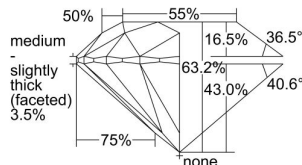

GIA®

FACSIMILE

GIA REPORT 6412861301

Verify this report at GIA.edu

GIA NATURAL DIAMOND DOSSIER®

December 31, 2021
GIA Report Number **6412861301**
Shape and Cutting Style ..... **Round Brilliant**
Measurements ..... **5.00 - 5.05 x 3.18 mm**

GRADING RESULTS

Carat Weight ..... **0.50 carat**
Color Grade ..... **D**
Clarity Grade **VS2**
Cut Grade ..... **Excellent**

ADDITIONAL GRADING INFORMATION

Polish ..... **Excellent**
Symmetry ..... **Very Good**
Fluorescence ..... **Faint**
Clarity Characteristics ..... **Crystal, Needle**
Inscription(s): **GIA 6412861301**

PROPORTIONS

Profile to actual proportions

GRADING SCALES

GIA COLOR SCALE	GIA CLARITY SCALE	GIA CUT SCALE
D	FLAWLESS	EXCELLENT
E	INTERNALLY FLAWLESS	
F	VVS₁	VERY GOOD
G		
H	VS₁	GOOD
I		
J	VS₂	FAIR
K		
L	SI₁	POOR
M		
N	I₁	
O		
P	I₂	
R		
S	I₃	
T		
U		
V		
W		
X		
Y		
Z