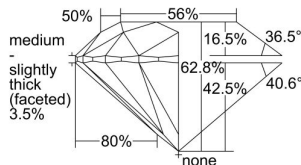

GIA®

FACSIMILE

GIA REPORT 6412776839

Verify this report at GIA.edu

GIA NATURAL DIAMOND DOSSIER®

December 27, 2021
GIA Report Number **6412776839**
Shape and Cutting Style ..... **Round Brilliant**
Measurements ..... **4.49 - 4.51 x 2.82 mm**

GRADING RESULTS

Carat Weight ..... **0.35 carat**
Color Grade ..... **M, Faint Brown**
Clarity Grade **VS1**
Cut Grade ..... **Excellent**

ADDITIONAL GRADING INFORMATION

Polish ..... **Excellent**
Symmetry ..... **Excellent**
Fluorescence ..... **None**
Clarity Characteristics ..... **Crystal**
Inscription(s): **GIA 6412776839**

PROPORTIONS

Profile to actual proportions