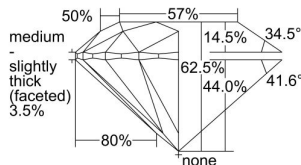

GIA®

FACSIMILE

GIA REPORT 6412649448

Verify this report at GIA.edu

GIA NATURAL DIAMOND DOSSIER®

December 16, 2021
GIA Report Number **6412649448**
Shape and Cutting Style ..... **Round Brilliant**
Measurements ..... **4.50 - 4.52 x 2.82 mm**

GRADING RESULTS

Carat Weight ..... **0.35 carat**
Color Grade ..... **G**
Clarity Grade **S11**
Cut Grade ..... **Excellent**

ADDITIONAL GRADING INFORMATION

Polish ..... **Excellent**
Symmetry ..... **Excellent**
Fluorescence ..... **None**
Clarity Characteristics ..... **Cloud**
Inscription(s): **GIA 6412649448**

PROPORTIONS

Profile to actual proportions