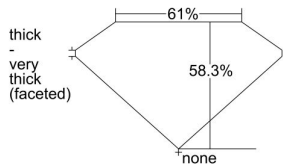

GIA®

FACSIMILE

GIA REPORT 6412395595

Verify this report at GIA.edu

GIA NATURAL DIAMOND DOSSIER®

November 30, 2021
GIA Report Number 6412395595
Shape and Cutting Style ..... Heart Brilliant
Measurements ..... 5.71 x 6.18 x 3.60 mm

GRADING RESULTS

Carat Weight ..... 0.75 carat
Color Grade ..... H
Clarity Grade VVS1

ADDITIONAL GRADING INFORMATION

Polish ..... Excellent
Symmetry ..... Excellent
Fluorescence ..... Faint
Clarity Characteristics ..... Pinpoint
Inscription(s): GIA 6412395595

PROPORTIONS

Profile not to actual proportions

GRADING SCALES

GIA COLOR SCALE		GIA CLARITY SCALE			
COLORLESS	D	VERY VERY SLIGHTLY INCLUDED	FLAWLESS		
	E		INTERNALLY FLAWLESS		
	F	VERY SLIGHTLY INCLUDED	VVS₁		
	G		VVS₂		
	H		VS₁		
	NEAR COLORLESS	I	SLIGHTLY INCLUDED	VS₂	
		J		SI₁	
		FAINT	K	INCLUDED	SI₂
			L		I₁
			M		I₂
VERTICALLY LIGHT	N	LIGHT	I₃		
	O				
	P				
	Q				
	R