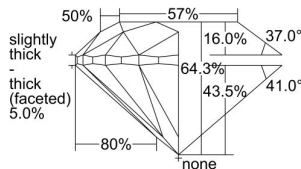

GIA®

FACSIMILE

GIA REPORT 6412054849

Verify this report at GIA.edu

GIA NATURAL DIAMOND DOSSIER®

December 02, 2021
GIA Report Number 6412054849
Shape and Cutting Style ..... Round Brilliant
Measurements ..... 5.55 - 5.57 x 3.57 mm

GRADING RESULTS

Carat Weight ..... 0.70 carat
Color Grade ..... F
Clarity Grade SI2
Cut Grade ..... Very Good

ADDITIONAL GRADING INFORMATION

Polish ..... Excellent
Symmetry ..... Excellent
Fluorescence ..... None
Clarity Characteristics ..... Cloud, Crystal
Inscription(s): GIA 6412054849

PROPORTIONS

Profile to actual proportions

GRADING SCALES

GIA COLOR SCALE	GIA CLARITY SCALE	GIA CUT SCALE	
D	FLAWLESS	EXCELLENT	
E	INTERNALLY FLAWLESS		
F		VVS₁	VERY GOOD
G	VVS₂		
H	VS₁	GOOD	
I	VS₂		
J	SI₁	FAIR	
K	SI₂		
L	I₁	POOR	
M			
N			
O	I₂		
P			
Q			
R	I₃		
S			
T			
U			
V			
W			
X			
Y			
Z