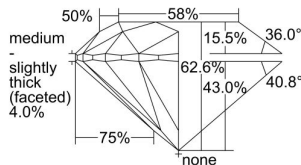

GIA®

FACSIMILE

GIA REPORT

6412043360

Verify this report at GIA.edu

GIA NATURAL DIAMOND DOSSIER®

November 12, 2021
GIA Report Number **6412043360**
Shape and Cutting Style ..... **Round Brilliant**
Measurements ..... **5.22 - 5.24 x 3.27 mm**

GRADING RESULTS

Carat Weight ..... **0.56 carat**
Color Grade ..... **G**
Clarity Grade **S11**
Cut Grade ..... **Excellent**

ADDITIONAL GRADING INFORMATION

Polish ..... **Excellent**
Symmetry ..... **Excellent**
Fluorescence ..... **None**
Clarity Characteristics ..... **Crystal**
Inscription(s): **GIA 6412043360**

PROPORTIONS

Profile to actual proportions

GRADING SCALES

GIA COLOR SCALE

COLORED	D
	E
	F
	G
	H
	I
	J
NEAR COLORLESS	K
	L
Faint	M
	N
	O
	P
Very Light	Q
	R
	S
	T
	U
	V
	W
	X
	Y
Light	Z

GIA CLARITY SCALE

FLAWLESS	FLAWLESS	
		EXCELLENT
INTERNALLY FLAWLESS	VVS₁	
		VERY GOOD
VVS₂	VS₁	
		GOOD
VS₂	SI₁	
		SI₂
I₁	FAIR	
		I₂
I₃	POOR	

GIA CUT SCALE

EXCELLENT
VERY GOOD
GOOD
FAIR
POOR