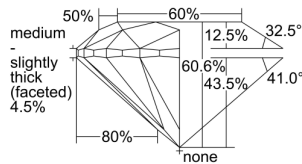

GIA®

FACSIMILE

GIA REPORT

6411446234

Verify this report at GIA.edu

GIA NATURAL DIAMOND DOSSIER®

November 30, 2021
GIA Report Number **6411446234**
Shape and Cutting Style ..... **Round Brilliant**
Measurements ..... **5.25 - 5.27 x 3.19 mm**

GRADING RESULTS

Carat Weight ..... **0.54 carat**
Color Grade ..... **G**
Clarity Grade **VVS1**
Cut Grade ..... **Excellent**

ADDITIONAL GRADING INFORMATION

Polish ..... **Excellent**
Symmetry ..... **Excellent**
Fluorescence ..... **Medium Blue**
Clarity Characteristics ..... **Pinpoint**
Inscription(s): **GIA 6411446234**

PROPORTIONS

Profile to actual proportions

GRADING SCALES

GIA COLOR SCALE	GIA CLARITY SCALE	GIA CUT SCALE	
D	FLAWLESS	EXCELLENT	
E	INTERNALLY FLAWLESS		
F		VVS₁	VERY GOOD
G	VVS₂		
H	VS₁	GOOD	
I	VS₂		
J	SI₁	FAIR	
K	SI₂		
L	I₁	POOR	
M			
N			
O	I₂		
P			
Q	I₃		
R			
S			
T			
U			
V			
W			
X			
Y			
Z