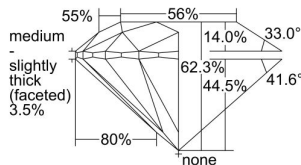

GIA®

FACSIMILE

GIA REPORT

6411364430

Verify this report at GIA.edu

GIA NATURAL DIAMOND DOSSIER®

November 23, 2021
GIA Report Number **6411364430**
Shape and Cutting Style ..... **Round Brilliant**
Measurements ..... **4.28 - 4.31 x 2.68 mm**

GRADING RESULTS

Carat Weight ..... **0.30 carat**
Color Grade ..... **D**
Clarity Grade **S12**
Cut Grade ..... **Excellent**

ADDITIONAL GRADING INFORMATION

Polish ..... **Excellent**
Symmetry ..... **Very Good**
Fluorescence ..... **None**
Clarity Characteristics ..... **Knot**
Inscription(s): **GIA 6411364430**

PROPORTIONS

Profile to actual proportions

GRADING SCALES

GIA COLOR SCALE

COLORESS	D
	E
	F
	G
	H
	I
	J
NEAR COLORESS	K
	L
Faint	M
	N
	O
	P
Very Light	R
	S
	T
	U
	V
Light	W
	X
	Y
	Z

GIA CLARITY SCALE

VERY VERY SLIGHTLY INCLUDED	FLAWLESS
	INTERNALLY FLAWLESS
VERY SLIGHTLY INCLUDED	VVS₁
	VVS₂
SLIGHTLY INCLUDED	VS₁
	VS₂
INCLUDED	I₁
	I₂
	I₃

GIA CUT SCALE

EXCELLENT
VERY GOOD
GOOD
FAIR
POOR