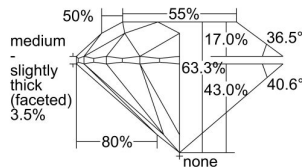

GIA®

FACSIMILE

GIA REPORT 6405712404

Verify this report at GIA.edu

GIA NATURAL DIAMOND DOSSIER®

October 20, 2021
GIA Report Number **6405712404**
Shape and Cutting Style ..... **Round Brilliant**
Measurements ..... **5.34 - 5.37 x 3.39 mm**

GRADING RESULTS

Carat Weight ..... **0.60 carat**
Color Grade ..... **I**
Clarity Grade **VS1**
Cut Grade ..... **Excellent**

ADDITIONAL GRADING INFORMATION

Polish ..... **Excellent**
Symmetry ..... **Excellent**
Fluorescence ..... **Faint**
Clarity Characteristics..... **Crystal, Cloud, Pinpoint, Needle**
Inscription(s): **GIA 6405712404**

PROPORTIONS

Profile to actual proportions

GRADING SCALES

GIA COLOR SCALE	GIA CLARITY SCALE	GIA CUT SCALE	
D	FLAWLESS	EXCELLENT	
E	INTERNALLY FLAWLESS		
F		VVS₁	VERY GOOD
G	VVS₂		
H	VS₁	GOOD	
I	VS₂		
J	SI₁	FAIR	
K	SI₂		
L	I₁	POOR	
M	I₂		
N	I₃		
O			
P			
Q			
R			
S			
T			
U			
V			
W			
X			
Y			
Z