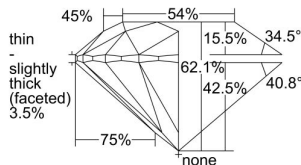

GIA®

FACSIMILE

GIA REPORT 6405585630

Verify this report at gia.edu

GIA NATURAL DIAMOND DOSSIER®

October 19, 2021
GIA Report Number **6405585630**
Shape and Cutting Style ..... **Round Brilliant**
Measurements ..... **4.21 - 4.24 x 2.62 mm**

GRADING RESULTS

Carat Weight ..... **0.28 carat**
Color Grade ..... **F**
Clarity Grade **S12**
Cut Grade ..... **Excellent**

ADDITIONAL GRADING INFORMATION

Polish ..... **Very Good**
Symmetry ..... **Very Good**
Fluorescence ..... **None**
Clarity Characteristics..... **Cloud**
Inscription(s): **GIA 6405585630**

PROPORTIONS

Profile to actual proportions