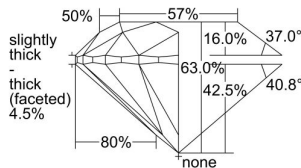

GIA®

FACSIMILE

GIA REPORT 6405583295

Verify this report at GIA.edu

GIA NATURAL DIAMOND DOSSIER®

October 21, 2021
GIA Report Number **6405583295**
Shape and Cutting Style ..... **Round Brilliant**
Measurements ..... **4.03 - 4.06 x 2.55 mm**

GRADING RESULTS

Carat Weight ..... **0.26 carat**
Color Grade ..... **F**
Clarity Grade **S12**
Cut Grade ..... **Very Good**

ADDITIONAL GRADING INFORMATION

Polish ..... **Good**
Symmetry ..... **Good**
Fluorescence ..... **None**
Clarity Characteristics ..... **Cloud, Indented Natural**
Inscription(s): **GIA 6405583295**

PROPORTIONS

Profile to actual proportions

GRADING SCALES

GIA COLOR SCALE	GIA CLARITY SCALE	GIA CUT SCALE	
D	FLAWLESS	EXCELLENT	
E	INTERNALLY FLAWLESS		
F		VVS₁	VERY GOOD
G	VVS₂		
H	VS₁	GOOD	
I	VS₂		
J	S1₁	FAIR	
K	S1₂		
L	I₁	POOR	
M	I₂		
N	I₃		
O			
P			
Q			
R			
S			
T			
U			
V			
W			
X			
Y			
Z