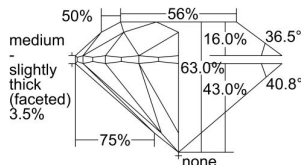

GIA®

FACSIMILE

GIA REPORT 6405409078

Verify this report at GIA.edu

GIA NATURAL DIAMOND DOSSIER®

September 21, 2021
GIA Report Number **6405409078**
Shape and Cutting Style ..... **Round Brilliant**
Measurements ..... **5.61 - 5.67 x 3.55 mm**

GRADING RESULTS

Carat Weight ..... **0.70 carat**
Color Grade ..... **E**
Clarity Grade **VS1**
Cut Grade ..... **Excellent**

ADDITIONAL GRADING INFORMATION

Polish ..... **Excellent**
Symmetry ..... **Very Good**
Fluorescence ..... **None**
Clarity Characteristics ..... **Feather, Pinpoint**
Inscription(s): **GIA 6405409078**

PROPORTIONS

Profile to actual proportions