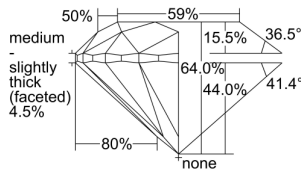

GIA®

FACSIMILE

GIA REPORT 6405382827

Verify this report at GIA.edu

GIA NATURAL DIAMOND DOSSIER®

September 13, 2021
GIA Report Number **6405382827**
Shape and Cutting Style ..... **Round Brilliant**
Measurements ..... **5.38 - 5.44 x 3.46 mm**

GRADING RESULTS

Carat Weight ..... **0.64 carat**
Color Grade ..... **I**
Clarity Grade **VS2**
Cut Grade ..... **Very Good**

ADDITIONAL GRADING INFORMATION

Polish ..... **Excellent**
Symmetry ..... **Very Good**
Fluorescence ..... **None**
Clarity Characteristics..... **Cloud, Crystal, Indented Natural**
Inscription(s): **GIA 6405382827**

PROPORTIONS

Profile to actual proportions

GRADING SCALES

GIA COLOR SCALE	GIA CLARITY SCALE	GIA CUT SCALE
COLORESS	FLAWLESS	EXCELLENT
D	INTERNALLY FLAWLESS	
E	VVS₁	VERY GOOD
F		
G	VVS₂	
H	VS₁	GOOD
I		
J	VS₂	
K	SI₁	FAIR
L		
M	SI₂	
N	I₁	POOR
O		
P	I₂	
Q	I₃	
R		
S		
T		
U		
V		
W		
X		
Y		
Z