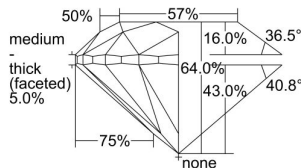

GIA®

FACSIMILE

GIA REPORT 6402875250

Verify this report at GIA.edu

GIA NATURAL DIAMOND DOSSIER®

November 17, 2021
GIA Report Number **6402875250**
Shape and Cutting Style ..... **Round Brilliant**
Measurements ..... **4.58 - 4.64 x 2.95 mm**

GRADING RESULTS

Carat Weight ..... **0.40 carat**
Color Grade ..... **F**
Clarity Grade **S12**
Cut Grade ..... **Very Good**

ADDITIONAL GRADING INFORMATION

Polish ..... **Very Good**
Symmetry ..... **Very Good**
Fluorescence ..... **None**
Clarity Characteristics ..... **Cloud**
Inscription(s): **GIA 6402875250**

PROPORTIONS

Profile to actual proportions

GRADING SCALES

GIA COLOR SCALE	GIA CLARITY SCALE	GIA CUT SCALE	
D	FLAWLESS	EXCELLENT	
E	INTERNALLY FLAWLESS		
F		VVS₁	VERY GOOD
G	VVS₂		
H	VS₁	GOOD	
I	VS₂		
J	S1₁	FAIR	
K	S1₂		
L	I₁	POOR	
M	I₂		
N	I₃		
O			
P			
Q			
R			
S			
T			
U			
V			
W			
X			
Y			
Z