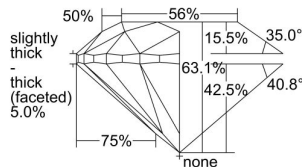

GIA®

FACSIMILE

GIA REPORT 6402874257

Verify this report at GIA.edu

GIA NATURAL DIAMOND DOSSIER®

November 17, 2021
GIA Report Number **6402874257**
Shape and Cutting Style ..... **Round Brilliant**
Measurements ..... **4.63 - 4.67 x 2.93 mm**

GRADING RESULTS

Carat Weight ..... **0.40 carat**
Color Grade ..... **G**
Clarity Grade **S12**
Cut Grade ..... **Very Good**

ADDITIONAL GRADING INFORMATION

Polish ..... **Very Good**
Symmetry ..... **Very Good**
Fluorescence ..... **None**
Clarity Characteristics ..... **Cloud**
Inscription(s): **GIA 6402874257**

PROPORTIONS

Profile to actual proportions