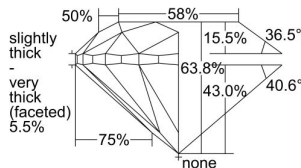

GIA®

FACSIMILE

GIA REPORT 6402857132

Verify this report at GIA.edu

GIA NATURAL DIAMOND DOSSIER®

November 16, 2021
GIA Report Number **6402857132**
Shape and Cutting Style ..... **Round Brilliant**
Measurements ..... **4.93 - 4.97 x 3.16 mm**

GRADING RESULTS

Carat Weight ..... **0.50 carat**
Color Grade ..... **F**
Clarity Grade **S11**
Cut Grade ..... **Good**

ADDITIONAL GRADING INFORMATION

Polish ..... **Good**
Symmetry ..... **Very Good**
Fluorescence ..... **None**
Clarity Characteristics.....**Crystal, Cloud, Cavity, Indented Natural**
Inscription(s): **GIA 6402857132**

PROPORTIONS

Profile to actual proportions

GRADING SCALES

GIA COLOR SCALE	GIA CLARITY SCALE	GIA CUT SCALE	
D	FLAWLESS	EXCELLENT	
E	INTERNALLY FLAWLESS		
F		VVS₁	VERY GOOD
G	VVS₂		
H	VS₁	GOOD	
I	VS₂		
J	S1₁	FAIR	
K	S1₂		
L	I₁	POOR	
M	I₂		
N	I₃		
O			
P			
Q			
R			
S			
T			
U			
V			
W			
X			
Y			
Z