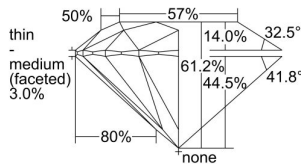

GIA®

FACSIMILE

GIA REPORT 6402808203

Verify this report at GIA.edu

GIA NATURAL DIAMOND DOSSIER®

November 12, 2021
GIA Report Number **6402808203**
Shape and Cutting Style ..... **Round Brilliant**
Measurements ..... **4.66 - 4.68 x 2.86 mm**

GRADING RESULTS

Carat Weight ..... **0.37 carat**
Color Grade ..... **G**
Clarity Grade **S12**
Cut Grade ..... **Excellent**

ADDITIONAL GRADING INFORMATION

Polish ..... **Excellent**
Symmetry ..... **Excellent**
Fluorescence ..... **None**
Clarity Characteristics ..... **Cloud**
Inscription(s): **GIA 6402808203**

PROPORTIONS

Profile to actual proportions

GRADING SCALES

GIA COLOR SCALE

COLORED	D
	E
	F
	G
	H
	I
	J
NEAR COLORLESS	K
	L
	M
	N
	O
	P
	R
	S
	T
	U
	V
	W
	X
	Y
	Z

GIA CLARITY SCALE

FLAWLESS	INTERNAL FLAWLESS	
		FLAWLESS
VERY VERY SLIGHTLY INCLUDED	VVS₁	
	VVS₂	
VERY SLIGHTLY INCLUDED	VS₁	
	VS₂	
SLIGHTLY INCLUDED	SI₁	
	SI₂	
INCLUDED	I₁	
	I₂	
	I₃	

GIA CUT SCALE

EXCELLENT
VERY GOOD
GOOD
FAIR
POOR