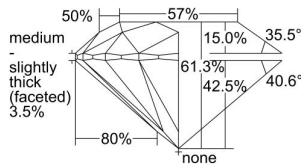

GIA®

FACSIMILE

GIA REPORT 6402746925

Verify this report at GIA.edu

GIA NATURAL DIAMOND DOSSIER®

November 10, 2021
GIA Report Number **6402746925**
Shape and Cutting Style ..... **Round Brilliant**
Measurements ..... **4.66 - 4.68 x 2.86 mm**

GRADING RESULTS

Carat Weight ..... **0.38 carat**
Color Grade ..... **J**
Clarity Grade **S12**
Cut Grade ..... **Excellent**

ADDITIONAL GRADING INFORMATION

Polish ..... **Excellent**
Symmetry ..... **Excellent**
Fluorescence ..... **Faint**
Clarity Characteristics ..... **Cloud**
Inscription(s): **GIA 6402746925**

PROPORTIONS

Profile to actual proportions

GRADING SCALES

GIA COLOR SCALE	GIA CLARITY SCALE	GIA CUT SCALE
D	FLAWLESS	EXCELLENT
E	INTERNALLY FLAWLESS	
F	VVS₁	VERY GOOD
G		
H	VS₁	GOOD
I		
J	VS₂	FAIR
K		
L	SI₁	POOR
M		
N	I₁	POOR
O		
P	I₂	
Q	I₃	
R		
S		
T		
U		
V		
W		
X		
Y		
Z