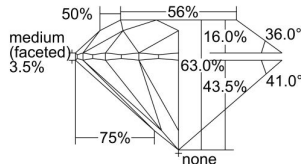

GIA®

FACSIMILE

GIA REPORT 6402720614

Verify this report at GIA.edu

GIA NATURAL DIAMOND DOSSIER®

October 11, 2021
GIA Report Number **6402720614**
Shape and Cutting Style ..... **Round Brilliant**
Measurements ..... **5.41 - 5.43 x 3.41 mm**

GRADING RESULTS

Carat Weight ..... **0.61 carat**
Color Grade ..... **E**
Clarity Grade **S11**
Cut Grade ..... **Excellent**

ADDITIONAL GRADING INFORMATION

Polish ..... **Excellent**
Symmetry ..... **Excellent**
Fluorescence ..... **None**
Clarity Characteristics..... **Crystal, Cloud, Feather, Knot**
Inspection(s): **GIA 6402720614**

PROPORTIONS

Profile to actual proportions

GRADING SCALES

GIA COLOR SCALE

COLORED	D
	E
	F
	G
	H
	I
	J
NEAR COLORLESS	K
	L
FAIN	M
	N
	O
	P
	Q
VERY LIGHT	R
	S
	T
	U
	V
	W
	X
	Y
LIGHT	Z

GIA CLARITY SCALE

FLAWLESS	INTERNAL FLAWLESS	
		FLAWLESS
VERY VERY SLIGHTLY INCLUDED	VVS₁	
	VVS₂	
VERY SLIGHTLY INCLUDED	VS₁	
	VS₂	
SLIGHTLY INCLUDED	SI₁	
	SI₂	
INCLUDED	I₁	
	I₂	
	I₃	

GIA CUT SCALE

EXCELLENT
VERY GOOD
GOOD
FAIR
POOR