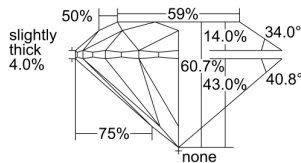

GIA®

FACSIMILE

GIA REPORT 6402557999

Verify this report at GIA.edu

GIA NATURAL DIAMOND DOSSIER®

September 25, 2021
GIA Report Number **6402557999**
Shape and Cutting Style ..... **Round Brilliant**
Measurements ..... **4.73 - 4.74 x 2.87 mm**

GRADING RESULTS

Carat Weight ..... **0.40 carat**
Color Grade ..... **G**
Clarity Grade **VS1**
Cut Grade ..... **Excellent**

ADDITIONAL GRADING INFORMATION

Polish ..... **Excellent**
Symmetry ..... **Very Good**
Fluorescence ..... **None**
Clarity Characteristics..... **Crystal, Feather, Pinpoint**
Inscription(s): **GIA 6402557999**

PROPORTIONS

Profile to actual proportions