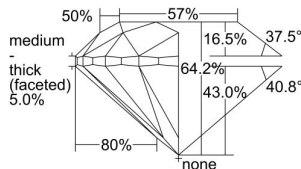

GIA®

FACSIMILE

GIA REPORT 6402551666

Verify this report at GIA.edu

GIA NATURAL DIAMOND DOSSIER®

September 25, 2021
GIA Report Number 6402551666
Shape and Cutting Style ..... Round Brilliant
Measurements ..... 5.79 - 5.82 x 3.73 mm

GRADING RESULTS

Carat Weight ..... 0.80 carat
Color Grade ..... H
Clarity Grade VS1
Cut Grade ..... Very Good

ADDITIONAL GRADING INFORMATION

Polish ..... Excellent
Symmetry ..... Excellent
Fluorescence ..... Medium Blue
Clarity Characteristics..... Crystal, Indented Natural, Pinpoint
Inscription(s): GIA 6402551666

PROPORTIONS

Profile to actual proportions

GRADING SCALES

GIA COLOR SCALE	GIA CLARITY SCALE	GIA CUT SCALE	
D	FLAWLESS	EXCELLENT	
E	INTERNALLY FLAWLESS		
F		VVS₁	VERY GOOD
G	VVS₂		
H	VS₁	GOOD	
I	VS₂		
J	SI₁	FAIR	
K	SI₂		
L	I₁	POOR	
M	I₂		
N	I₃		
O			
P			
Q			
R			
S			
T			
U			
V			
W			
X			
Y			
Z