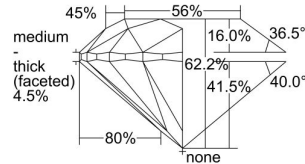

GIA®

FACSIMILE

GIA REPORT 6401874314

Verify this report at GIA.edu

GIA NATURAL DIAMOND DOSSIER®

November 17, 2021
GIA Report Number **6401874314**
Shape and Cutting Style ..... **Round Brilliant**
Measurements ..... **4.55 - 4.62 x 2.85 mm**

GRADING RESULTS

Carat Weight ..... **0.38 carat**
Color Grade ..... **F**
Clarity Grade **S12**
Cut Grade ..... **Very Good**

ADDITIONAL GRADING INFORMATION

Polish ..... **Good**
Symmetry ..... **Good**
Fluorescence ..... **None**
Clarity Characteristics ..... **Cloud**
Inscription(s): **GIA 6401874314**

PROPORTIONS

Profile to actual proportions

GRADING SCALES

GIA COLOR SCALE	GIA CLARITY SCALE	GIA CUT SCALE
D	FLAWLESS	EXCELLENT
E	FLAWLESS	
F	INTERNALLY FLAWLESS	VERY GOOD
G	FLAWLESS	
H	VVS₁	GOOD
I	VVS₂	
J	VS₁	FAIR
K	VS₂	
L	S1₁	POOR
M	S1₂	
N	I₁	
O	I₂	
P	I₃	
Q		
R		
S		
T		
U		
V		
W		
X		
Y		
Z