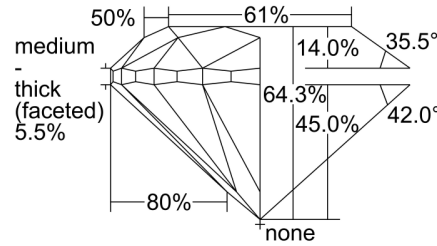

GIA NATURAL DIAMOND GRADING REPORT

October 14, 2021  
 GIA Report Number ..... 6401801981  
 Shape and Cutting Style ..... Round Brilliant  
 Measurements ..... 6.27 - 6.30 x 4.04 mm

GRADING RESULTS

Carat Weight ..... 1.01 carat  
 Color Grade ..... J  
 Clarity Grade ..... SI2  
 Cut Grade ..... Very Good

Profile to actual proportions

CLARITY CHARACTERISTICS

KEY TO SYMBOLS\*

- Crystal
- \\ Needle
- ~ Feather
- ◐ Cavity
- ▴ Indented Natural

\* Red symbols denote internal characteristics (inclusions). Green or black symbols denote external characteristics (blemishes). Diagram is an approximate representation of the diamond, and symbols shown indicate type, position, and approximate size of clarity characteristics. All clarity characteristics may not be shown. Details of finish are not shown.