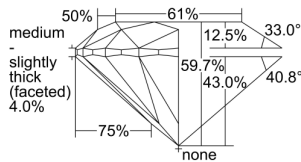

GIA®

FACSIMILE

GIA REPORT 6401740905

Verify this report at GIA.edu

GIA NATURAL DIAMOND DOSSIER®

October 11, 2021
GIA Report Number **6401740905**
Shape and Cutting Style ..... **Round Brilliant**
Measurements ..... **5.76 - 5.78 x 3.44 mm**

GRADING RESULTS

Carat Weight ..... **0.70 carat**
Color Grade ..... **J**
Clarity Grade **VS2**
Cut Grade ..... **Excellent**

ADDITIONAL GRADING INFORMATION

Polish ..... **Excellent**
Symmetry ..... **Excellent**
Fluorescence ..... **Faint**
Clarity Characteristics ..... **Crystal**
Inscription(s): **GIA 6401740905**

PROPORTIONS

Profile to actual proportions

GRADING SCALES

GIA COLOR SCALE	GIA CLARITY SCALE	GIA CUT SCALE
D	FLAWLESS	EXCELLENT
E	FLAWLESS	
F	INTERNALLY FLAWLESS	VERY GOOD
G	VVS₁	
H	VVS₂	GOOD
I	VS₁	
J	VS₂	FAIR
K	SI₁	
L	SI₂	POOR
M	I₁	
N	I₂	
O	I₃	
P		
Q		
R		
S		
T		
U		
V		
W		
X		
Y		
Z