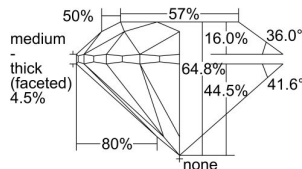

GIA®

FACSIMILE

GIA REPORT 6401707419

Verify this report at GIA.edu

GIA NATURAL DIAMOND DOSSIER®

October 08, 2021
GIA Report Number **6401707419**
Shape and Cutting Style ..... **Round Brilliant**
Measurements ..... **4.81 - 4.84 x 3.13 mm**

GRADING RESULTS

Carat Weight ..... **0.46 carat**
Color Grade ..... **J**
Clarity Grade **S12**
Cut Grade ..... **Very Good**

ADDITIONAL GRADING INFORMATION

Polish ..... **Very Good**
Symmetry ..... **Very Good**
Fluorescence ..... **None**
Clarity Characteristics ..... **Crystal**
Inscription(s): **GIA 6401707419**

PROPORTIONS

Profile to actual proportions

GRADING SCALES

GIA COLOR SCALE

COLOREDNESS	D
	E
	F
	G
	H
	I
	J
NEAR COLORLESS	K
	L
Faint	M
	N
	O
	P
Very Light	Q
	R
	S
	T
	U
	V
Light	W
	X
	Y
	Z

GIA CLARITY SCALE

FLAWLESS	VERY VERY SLIGHTLY INCLUDED	VVS₁	
			VVS₂
INTERNALLY FLAWLESS	VERY SLIGHTLY INCLUDED	VS₁	
		VS₂	
SLIGHTLY INCLUDED	INCLUDED	I₁	
		I₂	
		I₃	

GIA CUT SCALE

EXCELLENT	VERY GOOD	GOOD	FAIR	POOR