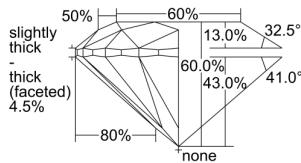

GIA®

FACSIMILE

GIA REPORT 6401583311

Verify this report at GIA.edu

GIA NATURAL DIAMOND DOSSIER®

October 19, 2021
GIA Report Number **6401583311**
Shape and Cutting Style ..... **Round Brilliant**
Measurements ..... **4.16 - 4.18 x 2.50 mm**

GRADING RESULTS

Carat Weight ..... **0.27 carat**
Color Grade ..... **F**
Clarity Grade **S12**
Cut Grade ..... **Very Good**

ADDITIONAL GRADING INFORMATION

Polish ..... **Good**
Symmetry ..... **Very Good**
Fluorescence ..... **None**
Clarity Characteristics..... **Cloud, Knot**
Inscription(s): **GIA 6401583311**

PROPORTIONS

Profile to actual proportions

GRADING SCALES

GIA COLOR SCALE	GIA CLARITY SCALE	GIA CUT SCALE	
D	FLAWLESS	EXCELLENT	
E	INTERNALLY FLAWLESS		
F		VVS₁	VERY GOOD
G	VVS₂		
H	VS₁	GOOD	
I	VS₂		
J	S1₁	FAIR	
K	S1₂		
L	I₁	POOR	
M	I₂		
N	I₃		
O			
P			
Q			
R			
S			
T			
U			
V			
W			
X			
Y			
Z