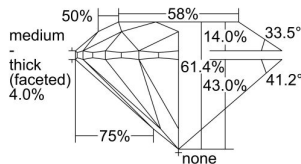

GIA®

FACSIMILE

GIA REPORT 6401583179

Verify this report at GIA.edu

GIA NATURAL DIAMOND DOSSIER®

October 18, 2021
GIA Report Number **6401583179**
Shape and Cutting Style ..... **Round Brilliant**
Measurements ..... **4.08 - 4.10 x 2.51 mm**

GRADING RESULTS

Carat Weight ..... **0.26 carat**
Color Grade ..... **G**
Clarity Grade **S12**
Cut Grade ..... **Very Good**

ADDITIONAL GRADING INFORMATION

Polish ..... **Good**
Symmetry ..... **Very Good**
Fluorescence ..... **None**
Clarity Characteristics ..... **Cloud**
Inscription(s): **GIA 6401583179**

PROPORTIONS

Profile to actual proportions

GRADING SCALES

GIA COLOR SCALE	GIA CLARITY SCALE	GIA CUT SCALE	
D	FLAWLESS	EXCELLENT	
E	INTERNALLY FLAWLESS		
F		VVS₁	VERY GOOD
G	VVS₂		
H	VS₁	GOOD	
I	VS₂		
J	S1₁	FAIR	
K	S1₂		
L	I₁	POOR	
M	I₂		
N	I₃		
O			
P			
Q			
R			
S			
T			
U			
V			
W			
X			
Y			
Z