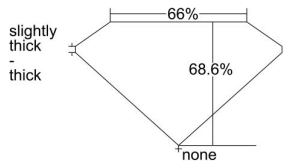

GIA®

FACSIMILE

GIA REPORT 6401558855

Verify this report at GIA.edu

GIA NATURAL DIAMOND DOSSIER®

October 01, 2021
GIA Report Number **6401558855**
Shape and Cutting Style ..... **Cut-Cornered Rectangular Modified Brilliant**
Measurements ..... **6.31 x 4.84 x 3.32 mm**

GRADING RESULTS

Carat Weight ..... **0.90 carat**
Color Grade ..... **F**
Clarity Grade **S11**

ADDITIONAL GRADING INFORMATION

Polish ..... **Very Good**
Symmetry ..... **Excellent**
Fluorescence ..... **Faint**
Clarity Characteristics ..... **Crystal**
Inscription(s): **GIA 6401558855**

PROPORTIONS

Profile not to actual proportions

GRADING SCALES

GIA COLOR SCALE		GIA CLARITY SCALE			
COLORLESS	D	VERY VERY SLIGHTLY INCLUDED	FLAWLESS		
	E		INTERNALLY FLAWLESS		
	F	VERY SLIGHTLY INCLUDED	VVS₁		
	G		VVS₂		
	H		VS₁		
	NEAR COLORLESS	I	SLIGHTLY INCLUDED	VS₂	
		J		S1₁	
		FAINT	K	INCLUDED	S1₂
			L		I₁
			M		I₂
VERTICALLY COLORLESS	N	LIGHT	I₃		
	O				
	P				
	Q				
	R				
LIGHT	S				
	T				
	U				
	V				
	W				
	X				
	Y				
	Z