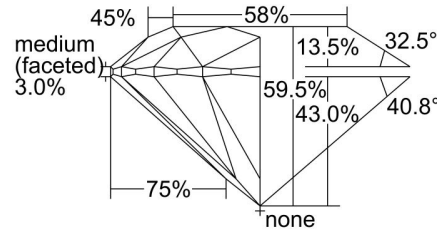

GIA REPORT
6401476425

Verify this report at GIA.edu

FACSIMILE

This is a digital representation of the original GIA Report. This representation might not be accepted in lieu of the original GIA Report in certain circumstances. The original GIA Report includes certain security features which are not reproducible on this facsimile.

GIA NATURAL DIAMOND GRADING REPORT

October 13, 2021
GIA Report Number 6401476425
Shape and Cutting Style ..... Round Brilliant
Measurements ..... 7.66 - 7.70 x 4.57 mm

GRADING RESULTS

Carat Weight ..... 1.64 carat
Color Grade ..... M
Clarity Grade ..... Internally Flawless
Cut Grade ..... Excellent

ADDITIONAL GRADING INFORMATION

Polish ..... Excellent
Symmetry ..... Excellent
Fluorescence ..... None
Inscription(s): GIA 6401476425
Comments: Minor details of polish are not shown.

PROPORTIONS