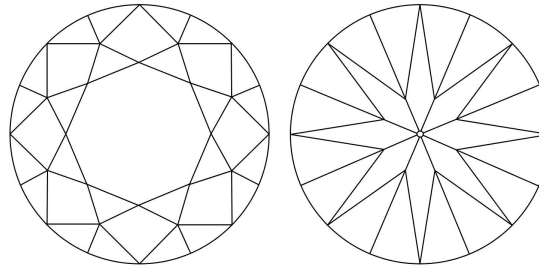

CLARITY CHARACTERISTICS

GRADING SCALES

GIA
COLOR
SCALE

COLOURLESS	D
	E
	F
	G
NEAR COLOURLESS	H
	I
	J
FANT	K
	L
	M
	N
VERY LIGHT	O
	P
	Q
	R
	S
	T
	U
LIGHT	V
	W
	X
	Y
	Z

GIA
CLARITY
SCALE

	FLAWLESS
	INTERNALLY FLAWLESS
VERY VERY SLIGHTLY INCLUDED	VVS₁
	VVS₂
VERY SLIGHTLY INCLUDED	VS₁
	VS₂
SLIGHTLY INCLUDED	SI₁
	SI₂
INCLUDED	I₁
	I₂
	I₃

GIA
CUT
SCALE

	EXCELLENT
	VERY GOOD
	GOOD
	FAIR
	POOR

reportcheck.gia.edu

The results documented in this report refer only to the diamond described, and were obtained using the techniques and equipment available to GIA at the time of examination. This report is not a guarantee or valuation. For additional information and important limitations and disclaimers, please see GIA.edu/terms or call +1 800 421 7250 or +1 760 603 4500. ©2021 Gemological Institute of America, Inc.

THE SECURITY FEATURES IN THIS DOCUMENT, INCLUDING THE HOLOGRAM, SECURITY SCREEN AND MICROPRINT LINES, IN ADDITION TO THOSE NOT LISTED, EXCEED DOCUMENT SECURITY INDUSTRY GUIDELINES.