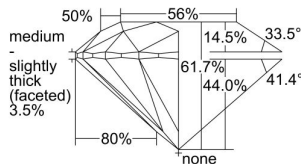

GIA®

FACSIMILE

GIA REPORT 6395864447

Verify this report at GIA.edu

GIA NATURAL DIAMOND DOSSIER®

August 17, 2021
GIA Report Number 6395864447
Shape and Cutting Style ..... Round Brilliant
Measurements ..... 5.10 - 5.14 x 3.16 mm

GRADING RESULTS

Carat Weight ..... 0.50 carat
Color Grade ..... H
Clarity Grade S11
Cut Grade ..... Excellent

ADDITIONAL GRADING INFORMATION

Polish ..... Excellent
Symmetry ..... Very Good
Fluorescence ..... Strong Blue
Clarity Characteristics ..... Cloud
Inscription(s): GIA 6395864447

PROPORTIONS

Profile to actual proportions

GRADING SCALES

GIA COLOR SCALE	GIA CLARITY SCALE	GIA CUT SCALE	
D	FLAWLESS	EXCELLENT	
E	INTERNALLY FLAWLESS		
F		VVS₁	VERY GOOD
G	VVS₂		
H	VS₁	GOOD	
I	VS₂		
J	S1₁	FAIR	
K	S1₂		
L	I₁	POOR	
M	I₂		
N	I₃		
O			
P			
Q			
R			
S			
T			
U			
V			
W			
X			
Y			
Z