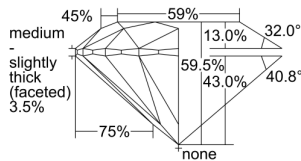

GIA®

FACSIMILE

GIA REPORT 6392560964

Verify this report at GIA.edu

GIA NATURAL DIAMOND DOSSIER®

August 31, 2021
GIA Report Number 6392560964
Shape and Cutting Style ..... Round Brilliant
Measurements ..... 5.44 - 5.47 x 3.25 mm

GRADING RESULTS

Carat Weight ..... 0.59 carat
Color Grade ..... G
Clarity Grade VS2
Cut Grade ..... Excellent

ADDITIONAL GRADING INFORMATION

Polish ..... Excellent
Symmetry ..... Excellent
Fluorescence ..... None
Clarity Characteristics ..... Cloud, Crystal
Inscription(s): GIA 6392560964

PROPORTIONS

Profile to actual proportions

GRADING SCALES

GIA COLOR SCALE	GIA CLARITY SCALE	GIA CUT SCALE	
D	FLAWLESS	EXCELLENT	
E	INTERNALLY FLAWLESS		
F		VVS₁	VERY GOOD
G	VVS₂		
H	VS₁	GOOD	
I	VS₂		
J	SI₁	FAIR	
K	SI₂		
L	I₁	POOR	
M	I₂		
N	I₃		
O			
P			
Q			
R			
S			
T			
U			
V			
W			
X			
Y			
Z