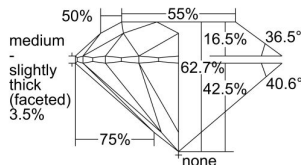

GIA®

FACSIMILE

GIA REPORT 6392297592

Verify this report at GIA.edu

GIA NATURAL DIAMOND DOSSIER®

July 02, 2021
GIA Report Number 6392297592
Shape and Cutting Style ..... Round Brilliant
Measurements ..... 5.36 - 5.39 x 3.37 mm

GRADING RESULTS

Carat Weight ..... 0.60 carat
Color Grade ..... F
Clarity Grade S11
Cut Grade ..... Excellent

ADDITIONAL GRADING INFORMATION

Polish ..... Excellent
Symmetry ..... Excellent
Fluorescence ..... Faint
Clarity Characteristics..... Crystal, Feather, Cloud
Inscription(s): GIA 6392297592

PROPORTIONS

Profile to actual proportions

GRADING SCALES

GIA COLOR SCALE	GIA CLARITY SCALE	GIA CUT SCALE	
D	FLAWLESS	EXCELLENT	
E	INTERNALLY FLAWLESS		
F		VVS₁	VERY GOOD
G	VVS₂		
H	VS₁	GOOD	
I	VS₂		
J	S1₁	FAIR	
K	S1₂		
L	I₁	POOR	
M	I₂		
N	I₃		
O			
P			
Q			
R			
S			
T			
U			
V			
W			
X			
Y			
Z