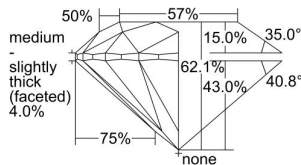

GIA®

FACSIMILE

GIA REPORT 6391856208

Verify this report at GIA.edu

GIA NATURAL DIAMOND DOSSIER®

August 12, 2021
GIA Report Number **6391856208**
Shape and Cutting Style ..... **Round Brilliant**
Measurements ..... **5.49 - 5.53 x 3.42 mm**

GRADING RESULTS

Carat Weight ..... **0.64 carat**
Color Grade ..... **F**
Clarity Grade **S11**
Cut Grade ..... **Excellent**

ADDITIONAL GRADING INFORMATION

Polish ..... **Excellent**
Symmetry ..... **Excellent**
Fluorescence ..... **Strong Blue**
Clarity Characteristics ..... **Crystal**
Inscription(s): **GIA 6391856208**

PROPORTIONS

Profile to actual proportions

GRADING SCALES

GIA COLOR SCALE	GIA CLARITY SCALE	GIA CUT SCALE	
D	FLAWLESS	EXCELLENT	
E	INTERNALLY FLAWLESS		
F		VVS₁	VERY GOOD
G	VVS₂		
H	VS₁	GOOD	
I	VS₂		
J	S1₁	FAIR	
K	S1₂		
L	I₁	POOR	
M	I₂		
N	I₃		
O			
P			
Q			
R			
S			
T			
U			
V			
W			
X			
Y			
Z