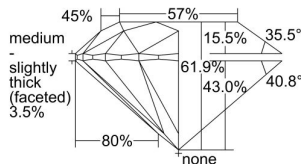

GIA®

FACSIMILE

GIA REPORT 6385999720

Verify this report at GIA.edu

GIA NATURAL DIAMOND DOSSIER®

June 11, 2021
GIA Report Number 6385999720
Shape and Cutting Style ..... Round Brilliant
Measurements ..... 4.77 - 4.80 x 2.96 mm

GRADING RESULTS

Carat Weight ..... 0.41 carat
Color Grade ..... M
Clarity Grade S11
Cut Grade ..... Excellent

ADDITIONAL GRADING INFORMATION

Polish ..... Excellent
Symmetry ..... Excellent
Fluorescence ..... None
Clarity Characteristics ..... Twinning Wisp
Inscription(s): GIA 6385999720

PROPORTIONS

Profile to actual proportions