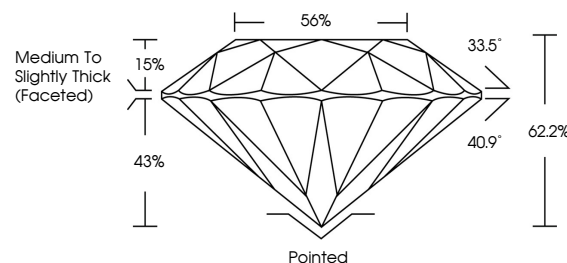

ELECTRONIC COPY

638473154
Report verification at igi.org

July 10, 2024
IGI Report Number **638473154**
Description **NATURAL DIAMOND**
Shape and Cutting Style **ROUND BRILLIANT**
Measurements **7.28 - 7.32 X 4.54 MM**

GRADING RESULTS

Carat Weight **1.50 CARAT**
Color Grade **J**
Clarity Grade **I1**
Cut Grade **EXCELLENT**

ADDITIONAL GRADING INFORMATION

Polish **EXCELLENT**
Symmetry **EXCELLENT**
Fluorescence **NONE**
Inscription(s) **IGI 638473154**
Comments: IDEAL CUT ROUND BRILLIANT

IGI

July 10, 2024
IGI Report No. 638473154
ROUND BRILLIANT
7.28 - 7.32 X 4.54 MM
1.50 CARAT
J
I1
EXCELLENT
62.2%
56%
Medium To Slightly Thick (Faceted)
Pointed
EXCELLENT
EXCELLENT
NONE
IGI 638473154
Comments: IDEAL CUT ROUND BRILLIANT

Sample Image Used

PROPORTIONS

CLARITY CHARACTERISTICS

KEY TO SYMBOLS

Red symbols indicate internal characteristics.
Green symbols indicate external characteristics.

COLOR

D - F	G - J	K - M	N - R	S - Z	FANCY
Colorless	Near Colorless	Slightly Tinted	Very Light Color	Light Color	