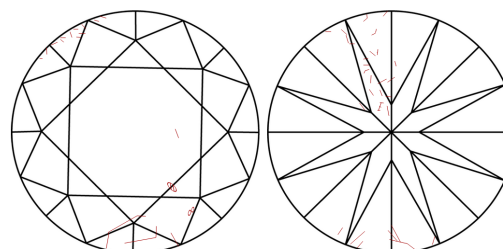

ELECTRONIC COPY

638473154
Report verification at igi.org

July 10, 2024
IGI Report Number **638473154**
Description **NATURAL DIAMOND**
Shape and Cutting Style **ROUND BRILLIANT**
Measurements **7.28 - 7.32 X 4.54 MM**

GRADING RESULTS

Carat Weight **1.50 CARAT**
Color Grade **J**
Clarity Grade **I1**
Cut Grade **EXCELLENT**

ADDITIONAL GRADING INFORMATION

Polish **EXCELLENT**
Symmetry **EXCELLENT**
Fluorescence **NONE**
Inscription(s) **IGI 638473154**
Comments: IDEAL CUT ROUND BRILLIANT

IGI

July 10, 2024
IGI Report No. 638473154
ROUND BRILLIANT
7.28 - 7.32 X 4.54 MM
1.50 CARAT
J
I1
EXCELLENT
62.2%
56%
Medium To Slightly Thick (Faceted)
Pointed
EXCELLENT
EXCELLENT
NONE
IGI 638473154
Comments: IDEAL CUT ROUND BRILLIANT

Sample Image Used

PROPORTIONS

CLARITY CHARACTERISTICS

KEY TO SYMBOLS

Red symbols indicate internal characteristics.
Green symbols indicate external characteristics.

COLOR

D - F	G - J	K - M	N - R	S - Z	FANCY
Colorless	Near Colorless	Slightly Tinted	Very Light Color	Light Color	