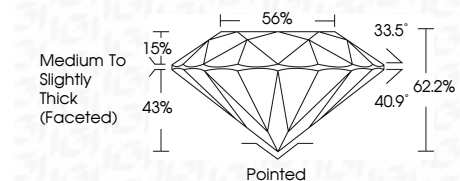

ELECTRONIC COPY

638473154
Report verification at igi.org

July 10, 2024
IGI Report Number **638473154**
Description **NATURAL DIAMOND**
Shape and Cutting Style **ROUND BRILLIANT**
Measurements **7.28 - 7.32 X 4.54 MM**

GRADING RESULTS

Carat Weight **1.50 CARAT**
Color Grade **J**
Clarity Grade **I1**
Cut Grade **EXCELLENT**

ADDITIONAL GRADING INFORMATION

Polish **EXCELLENT**
Symmetry **EXCELLENT**
Fluorescence **NONE**
Inscription(s) **IGI 638473154**
Comments: IDEAL CUT ROUND BRILLIANT

IGI

July 10, 2024
IGI Report No. 638473154
ROUND BRILLIANT
7.28 - 7.32 X 4.54 MM
1.50 CARAT
J
I1
EXCELLENT
62.2%
56%
Medium To Slightly Thick (Faceted)
Pointed
EXCELLENT
EXCELLENT
NONE
IGI 638473154
Comments: IDEAL CUT ROUND BRILLIANT

Sample Image Used

PROPORTIONS

CLARITY CHARACTERISTICS

KEY TO SYMBOLS

Red symbols indicate internal characteristics.
Green symbols indicate external characteristics.

COLOR

D - F	G - J	K - M	N - R	S - Z	FANCY
Colorless	Near Colorless	Slightly Tinted	Very Light Color	Light Color	