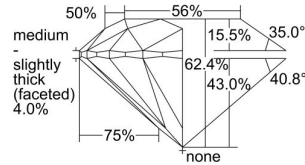

GIA®

FACSIMILE

GIA REPORT 6382936576

Verify this report at GIA.edu

GIA NATURAL DIAMOND DOSSIER®

June 04, 2021
GIA Report Number **6382936576**
Shape and Cutting Style ..... **Round Brilliant**
Measurements ..... **5.21 - 5.24 x 3.26 mm**

GRADING RESULTS

Carat Weight ..... **0.55 carat**
Color Grade ..... **F**
Clarity Grade **VS2**
Cut Grade ..... **Excellent**

ADDITIONAL GRADING INFORMATION

Polish ..... **Excellent**
Symmetry ..... **Excellent**
Fluorescence ..... **Medium Blue**
Clarity Characteristics..... **Twinning Wisp**
Inscription(s): **GIA 6382936576**

PROPORTIONS

Profile to actual proportions

GRADING SCALES

GIA COLOR SCALE	GIA CLARITY SCALE	GIA CUT SCALE	
D	FLAWLESS	EXCELLENT	
E	INTERNALLY FLAWLESS		
F		VVS₁	VERY GOOD
G	VVS₂		
H	VS₁	GOOD	
I	VS₂		
J	SI₁	FAIR	
K	SI₂		
L	I₁	POOR	
M	I₂		
N	I₃		
O			
P			
Q			
R			
S			
T			
U			
V			
W			
X			
Y			
Z