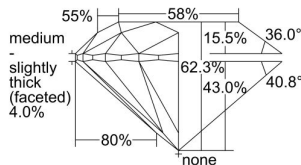

GIA®

FACSIMILE

GIA REPORT 6382783901

Verify this report at GIA.edu

GIA NATURAL DIAMOND DOSSIER®

May 25, 2021
GIA Report Number **6382783901**
Shape and Cutting Style ..... **Round Brilliant**
Measurements ..... **4.49 - 4.51 x 2.81 mm**

GRADING RESULTS

Carat Weight ..... **0.35 carat**
Color Grade ..... **E**
Clarity Grade **S11**
Cut Grade ..... **Excellent**

ADDITIONAL GRADING INFORMATION

Polish ..... **Excellent**
Symmetry ..... **Excellent**
Fluorescence ..... **None**
Clarity Characteristics..... **Cloud, Crystal**
Inscription(s): **GIA 6382783901**

PROPORTIONS

Profile to actual proportions

GRADING SCALES

GIA COLOR SCALE

COLOREDNESS	D
	E
	F
	G
	H
	I
	J
NEAR COLORLESS	K
	L
Faint	M
	N
	O
	P
Very Light	Q
	R
	S
	T
	U
	V
Light	W
	X
	Y
	Z

GIA CLARITY SCALE

VERY VERY SLIGHTLY INCLUDED	FLAWLESS
	INTERNALLY FLAWLESS
VERY SLIGHTLY INCLUDED	VVS₁
	VVS₂
SLIGHTLY INCLUDED	VS₁
	VS₂
INCLUDED	I₁
	I₂
	I₃

GIA CUT SCALE

EXCELLENT
VERY GOOD
GOOD
FAIR
POOR