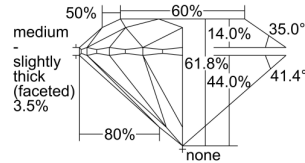

GIA®

FACSIMILE

GIA REPORT 6382780640

Verify this report at GIA.edu

GIA NATURAL DIAMOND DOSSIER®

May 24, 2021
GIA Report Number **6382780640**
Shape and Cutting Style ..... **Round Brilliant**
Measurements ..... **5.06 - 5.10 x 3.14 mm**

GRADING RESULTS

Carat Weight ..... **0.50 carat**
Color Grade ..... **H**
Clarity Grade **S12**
Cut Grade ..... **Excellent**

ADDITIONAL GRADING INFORMATION

Polish ..... **Excellent**
Symmetry ..... **Very Good**
Fluorescence ..... **None**
Clarity Characteristics..... **Cloud**
Inscription(s): **GIA 6382780640**

PROPORTIONS

Profile to actual proportions

GRADING SCALES

GIA COLOR SCALE	GIA CLARITY SCALE	GIA CUT SCALE	
D	FLAWLESS	EXCELLENT	
E	INTERNALLY FLAWLESS		
F		VVS₁	VERY GOOD
G	VVS₂		
H	VS₁	GOOD	
I	VS₂		
J	S1₁	FAIR	
K	S1₂		
L	I₁	POOR	
M	I₂		
N	I₃		
O			
P			
Q			
R			
S			
T			
U			
V			
W			
X			
Y			
Z