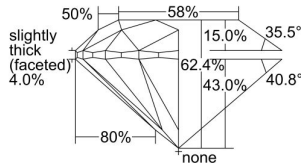

GIA®

FACSIMILE

GIA REPORT 6382226491

Verify this report at GIA.edu

GIA NATURAL DIAMOND DOSSIER®

March 31, 2021
GIA Report Number 6382226491
Shape and Cutting Style ..... Round Brilliant
Measurements ..... 4.49 - 4.53 x 2.82 mm

GRADING RESULTS

Carat Weight ..... 0.35 carat
Color Grade ..... E
Clarity Grade S11
Cut Grade ..... Excellent

ADDITIONAL GRADING INFORMATION

Polish ..... Excellent
Symmetry ..... Excellent
Fluorescence ..... None
Clarity Characteristics ..... Cloud, Crystal
Inscription(s): GIA 6382226491

PROPORTIONS

Profile to actual proportions

GRADING SCALES

GIA COLOR SCALE	GIA CLARITY SCALE	GIA CUT SCALE	
D	FLAWLESS	EXCELLENT	
E	INTERNALLY FLAWLESS		
F		VVS₁	VERY GOOD
G	VVS₂		
H	VS₁	GOOD	
I	VS₂		
J	S1₁	FAIR	
K	S1₂		
L	I₁	POOR	
M	I₂		
N	I₃		
O			
P			
Q			
R			
S			
T			
U			
V			
W			
X			
Y			
Z