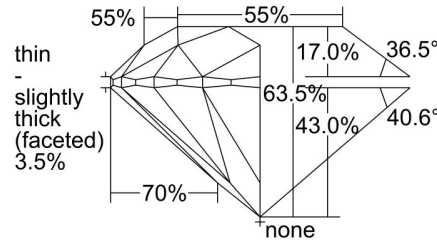

GIA NATURAL DIAMOND GRADING REPORT

July 12, 2021  
 GIA Report Number ..... 6381963028  
 Shape and Cutting Style ..... Round Brilliant  
 Measurements ..... 6.29 - 6.37 x 4.02 mm

GRADING RESULTS

Carat Weight ..... 1.00 carat  
 Color Grade ..... E  
 Clarity Grade ..... SI1  
 Cut Grade ..... Excellent

Profile to actual proportions

CLARITY CHARACTERISTICS

KEY TO SYMBOLS\*

- Crystal
- ∖ Needle
- ∧ Indented Natural
- ∧ Natural

\* Red symbols denote internal characteristics (inclusions). Green or black symbols denote external characteristics (blemishes). Diagram is an approximate representation of the diamond, and symbols shown indicate type, position, and approximate size of clarity characteristics. All clarity characteristics may not be shown. Details of finish are not shown.